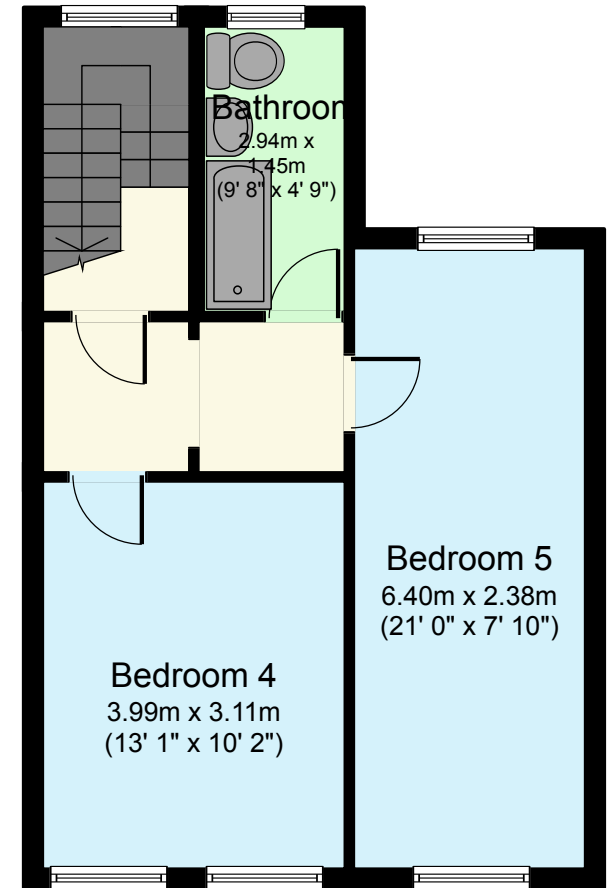

# 35 Belgrave Road

Total floor area 149 sq. m. (1,604 sq. ft.) approx

## Lower Level

Floor area 55 sq. m. (592 sq. ft.) approx

## Ground Floor

Floor area 52 sq. m. (560 sq. ft.) approx

## First Floor

Floor area 43 sq. m. (463 sq. ft.) approx

Floor plans are for identification purposes only.  
All measurements are approximate.

Created using Vision Publisher™