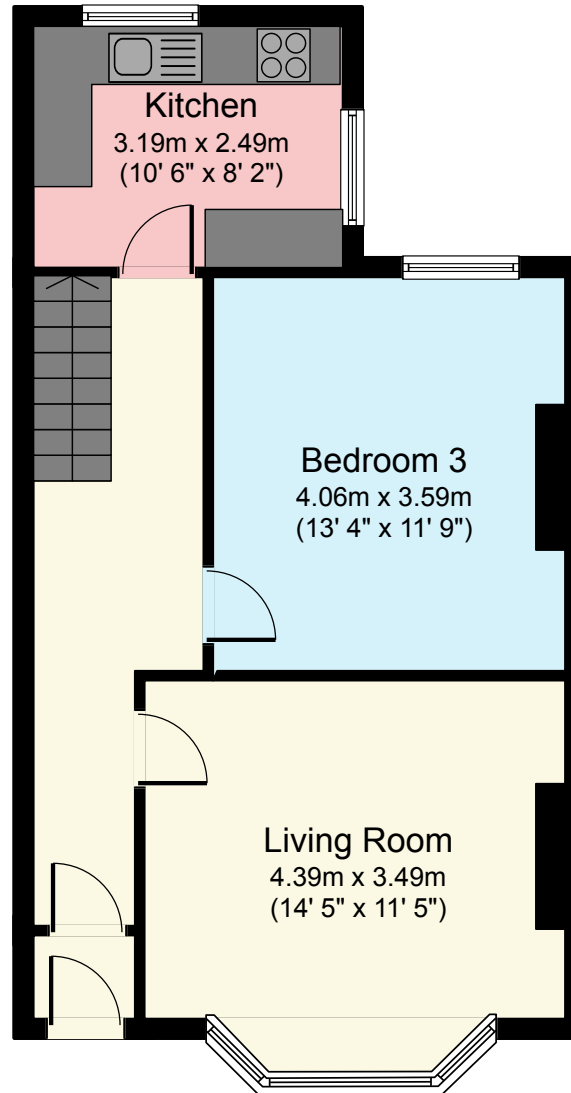

# 35 Belgrave Road

Total floor area 149 sq. m. (1,604 sq. ft.) approx

## Lower Level

Floor area 55 sq. m. (592 sq. ft.) approx

## Ground Floor

Floor area 52 sq. m. (560 sq. ft.) approx

## First Floor

Floor area 43 sq. m. (463 sq. ft.) approx

Floor plans are for identification purposes only.  
All measurements are approximate.

Created using Vision Publisher™