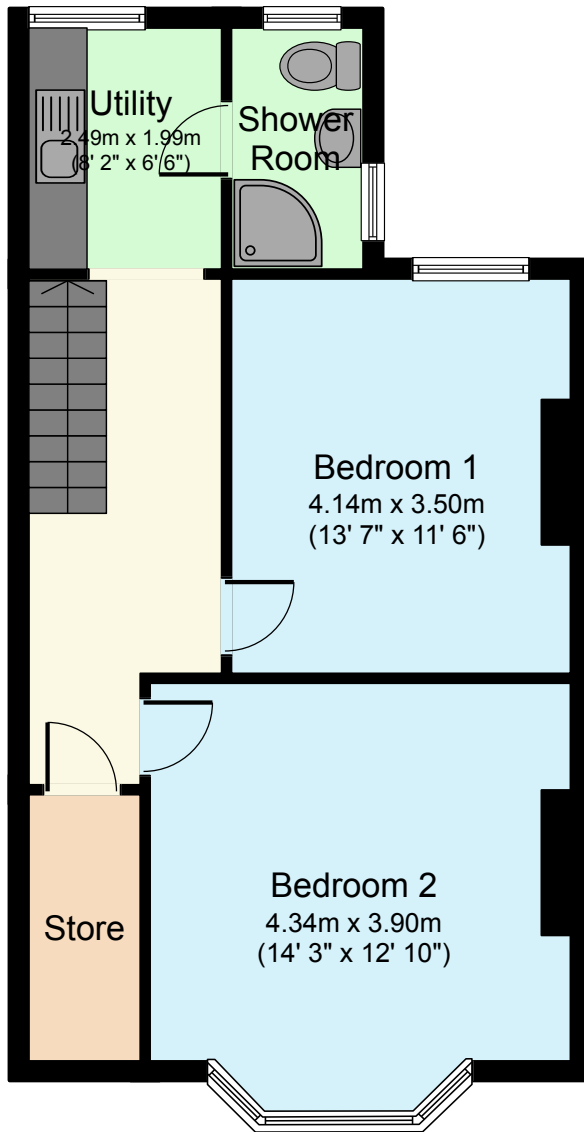

# 35 Belgrave Road

Total floor area 149 sq. m. (1,604 sq. ft.) approx

## Lower Level

Floor area 55 sq. m. (592 sq. ft.) approx

## Ground Floor

Floor area 52 sq. m. (560 sq. ft.) approx

## First Floor

Floor area 43 sq. m. (463 sq. ft.) approx

Floor plans are for identification purposes only.  
All measurements are approximate.

Created using Vision Publisher™