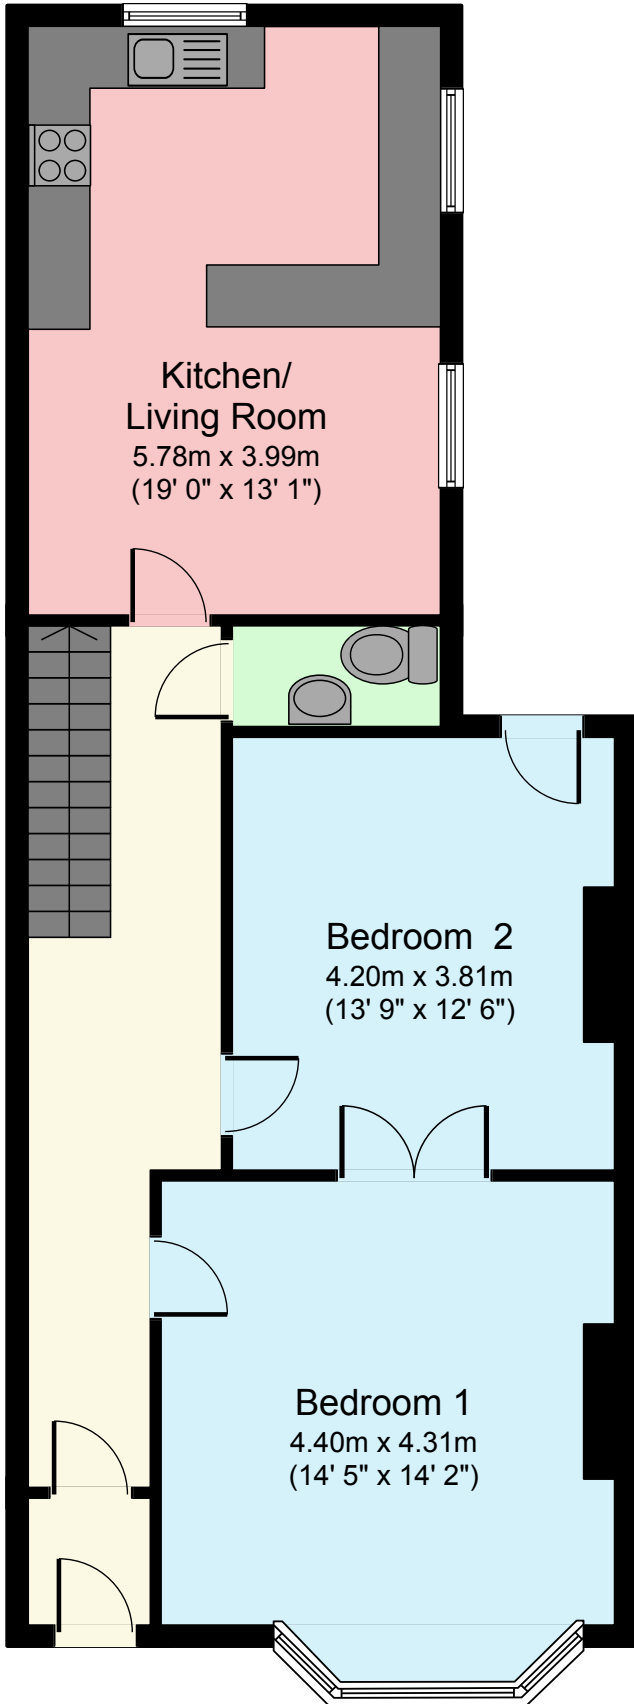

37 Beechwood Avenue

Total floor area 156 sq. m. (1,679 sq. ft.) approx

Ground Floor

Floor area 78 sq. m. (840 sq. ft.) approx

First Floor

Floor area 78 sq. m. (840 sq. ft.) approx