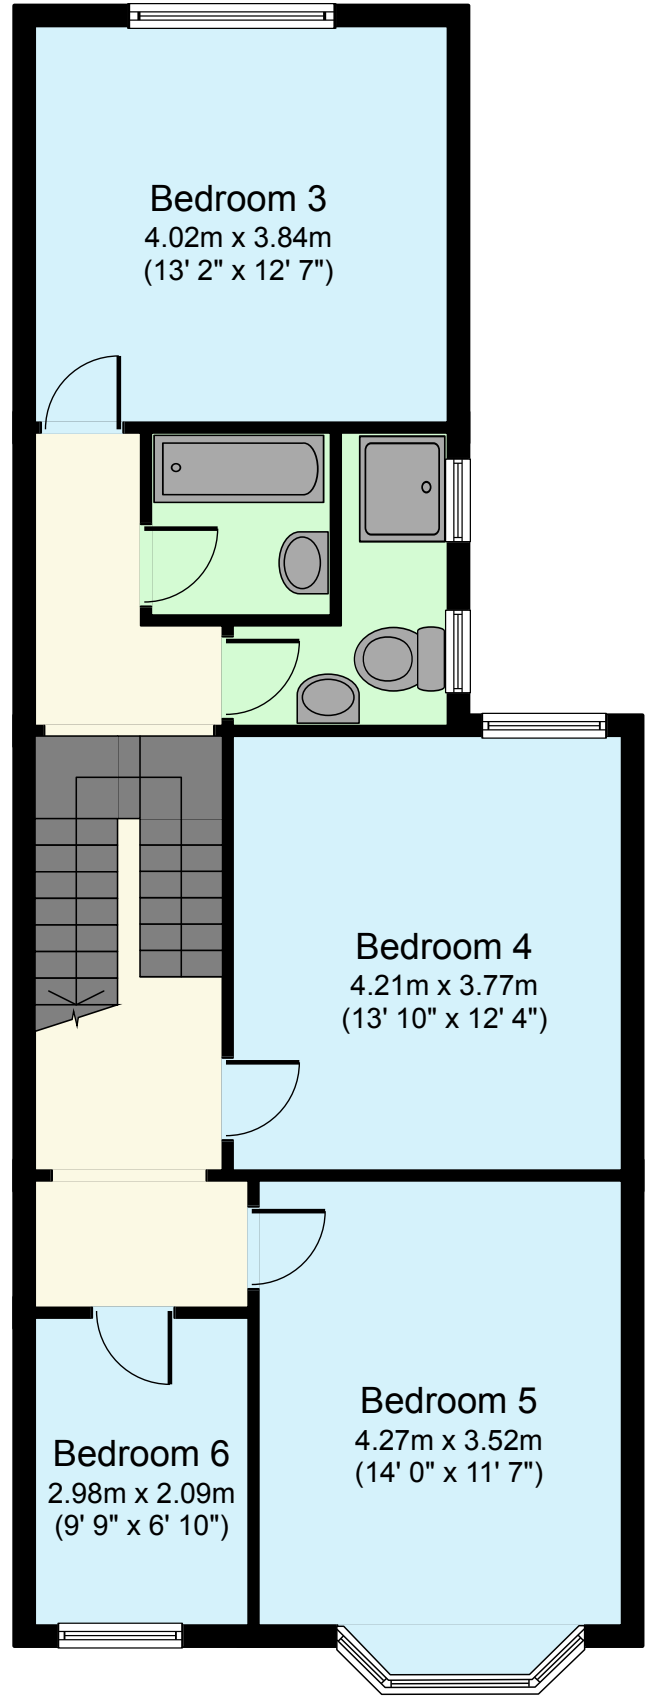

37 Beechwood Avenue

Total floor area 156 sq. m. (1,679 sq. ft.) approx

Ground Floor

Floor area 78 sq. m. (840 sq. ft.) approx

First Floor

Floor area 78 sq. m. (840 sq. ft.) approx