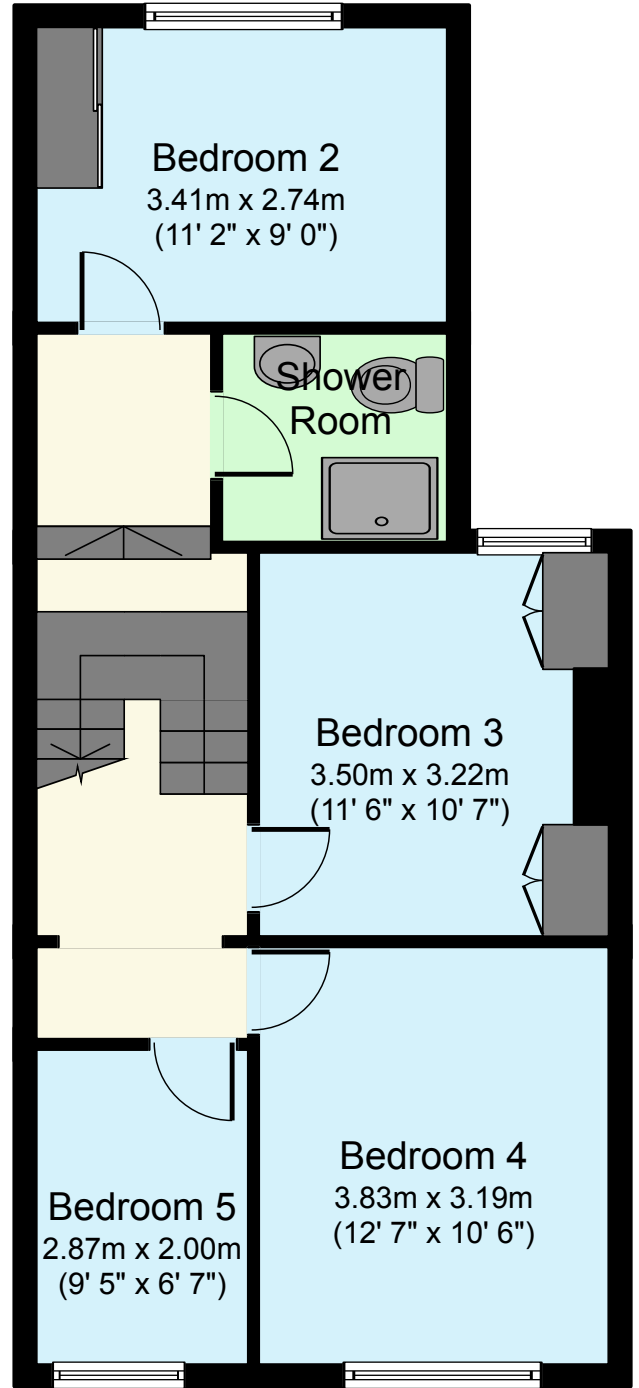

# 5 Furzehill Road

Total floor area 120 sq. m. (1,292 sq. ft.) approx

## Ground Floor

Floor area 63 sq. m. (678 sq. ft.) approx

## First Floor

Floor area 57 sq. m. (614 sq. ft.) approx