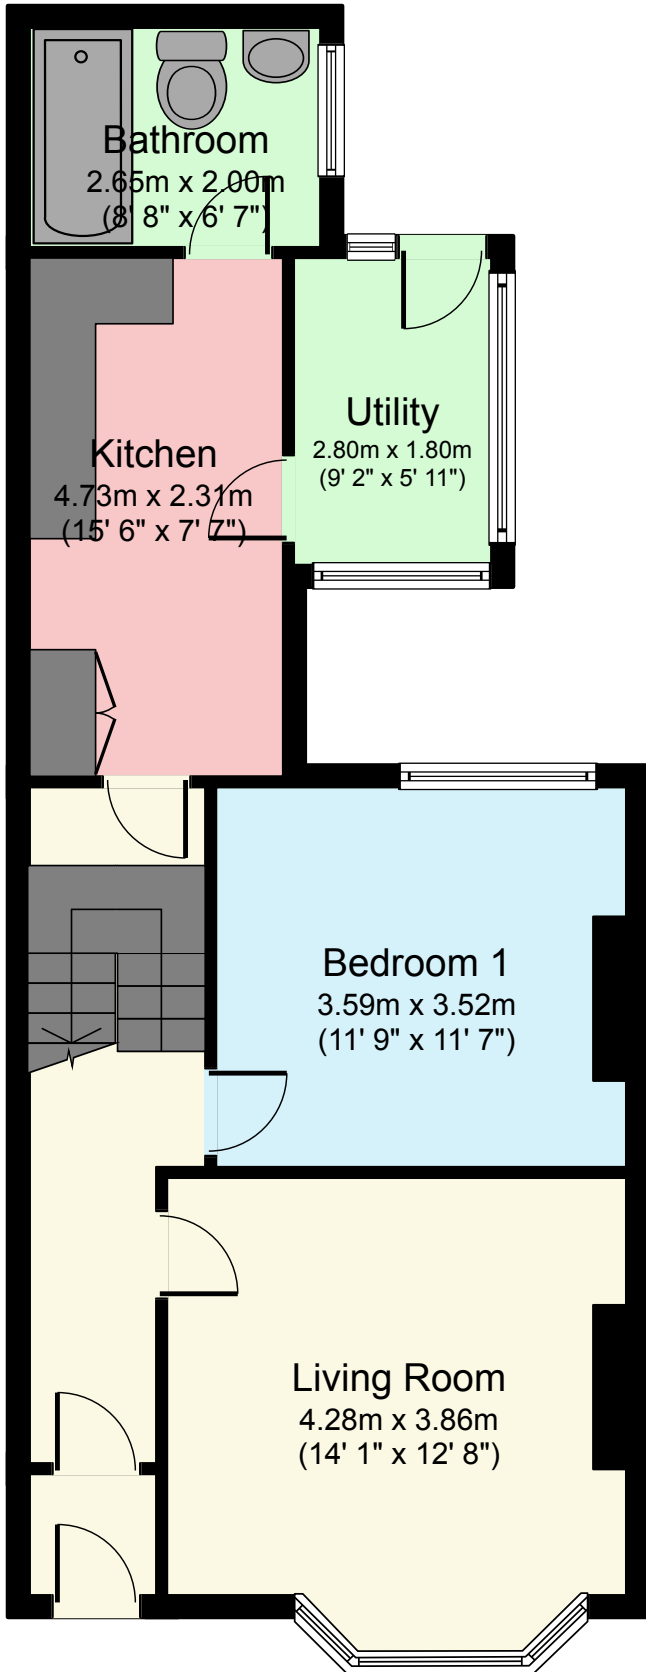

# 5 Furzehill Road

Total floor area 120 sq. m. (1,292 sq. ft.) approx

## Ground Floor

Floor area 63 sq. m. (678 sq. ft.) approx

## First Floor

Floor area 57 sq. m. (614 sq. ft.) approx